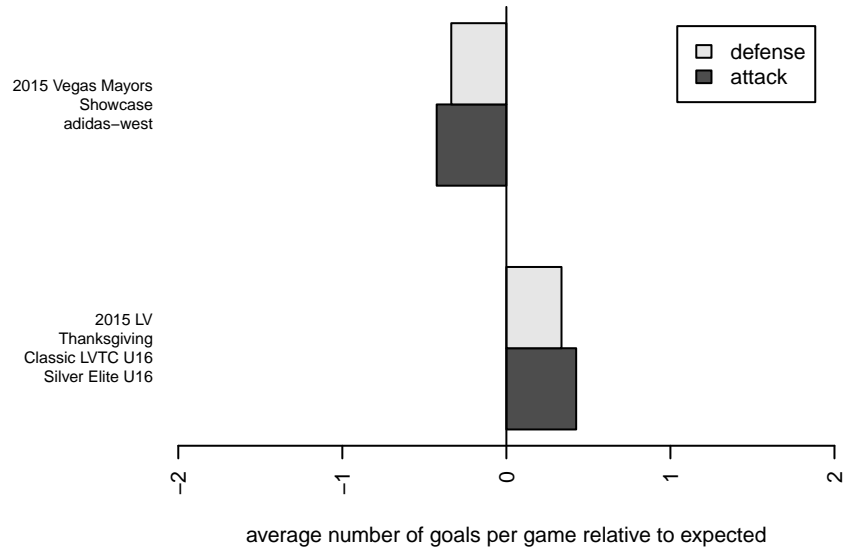

**attack and defense variance (black dot)
relative to other teams
and top 10 in region**

**attack and defense rating
relative to others at age
and all opponents in last 13 months**

**attack and defense rating
relative to others at age
and all opponents in last 13 months**

Performance relative to 13 month average

Performance relative to 13 month average

Distribution of opponents
 Red = Lose zone, Blue = Win zone, Green = Even
 Black line separates win/lose zones

lot. A=Neither has attack advantage, B=Opponent has both attack and defense advantage, C=Opponent has both attack and defense disadvantage, D=Both have